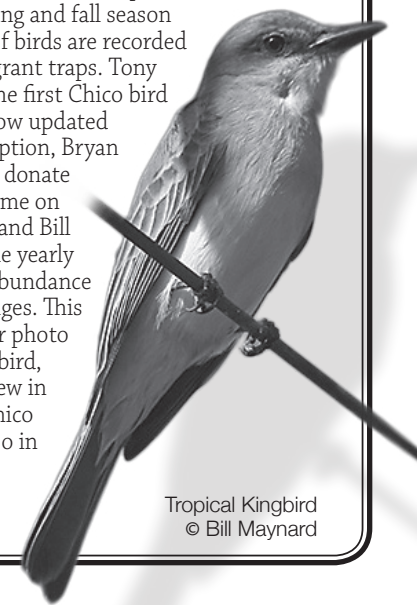

CHICO BASIN RANCH

CHECKLIST OF BIRDS
EL PASO AND PUEBLO COUNTIES
COLORADO ~ FEBRUARY 2018

Since the first **CHICO BASIN RANCH** bird checklist was created in December 1999, many new bird sightings have been documented and added to the official list. In 2017, three new bird species were found on Chico Basin Ranch including Tropical Kingbird, Pacific Wren, and Common Redpoll.

For birders who document their sighting on eBird, traveling south from the ranch entrance in El Paso County, Chico continues into Pueblo County after crossing the 2nd cattle guard where a dirt road follows the fence line east to a T intersection. Chico's headquarters sign-in and the large reservoirs are all in Pueblo County.

A big thank you goes out to Chico's partner, Bird Conservancy of the Rockies, who provides bird banders during both the spring and fall season when the majority of birds are recorded in Chico's many migrant traps. Tony Leukering created the first Chico bird checklist which is now updated yearly. Since its inception, Bryan Patrick continues to donate many hours of his time on the checklist layout and Bill Maynard updates the yearly changes in species abundance and taxonomic changes. This year's checklist cover photo is of a Tropical Kingbird, a species that was new in 2017 not only on Chico Basin Ranch, but also in Colorado.

Tropical Kingbird
© Bill Maynard